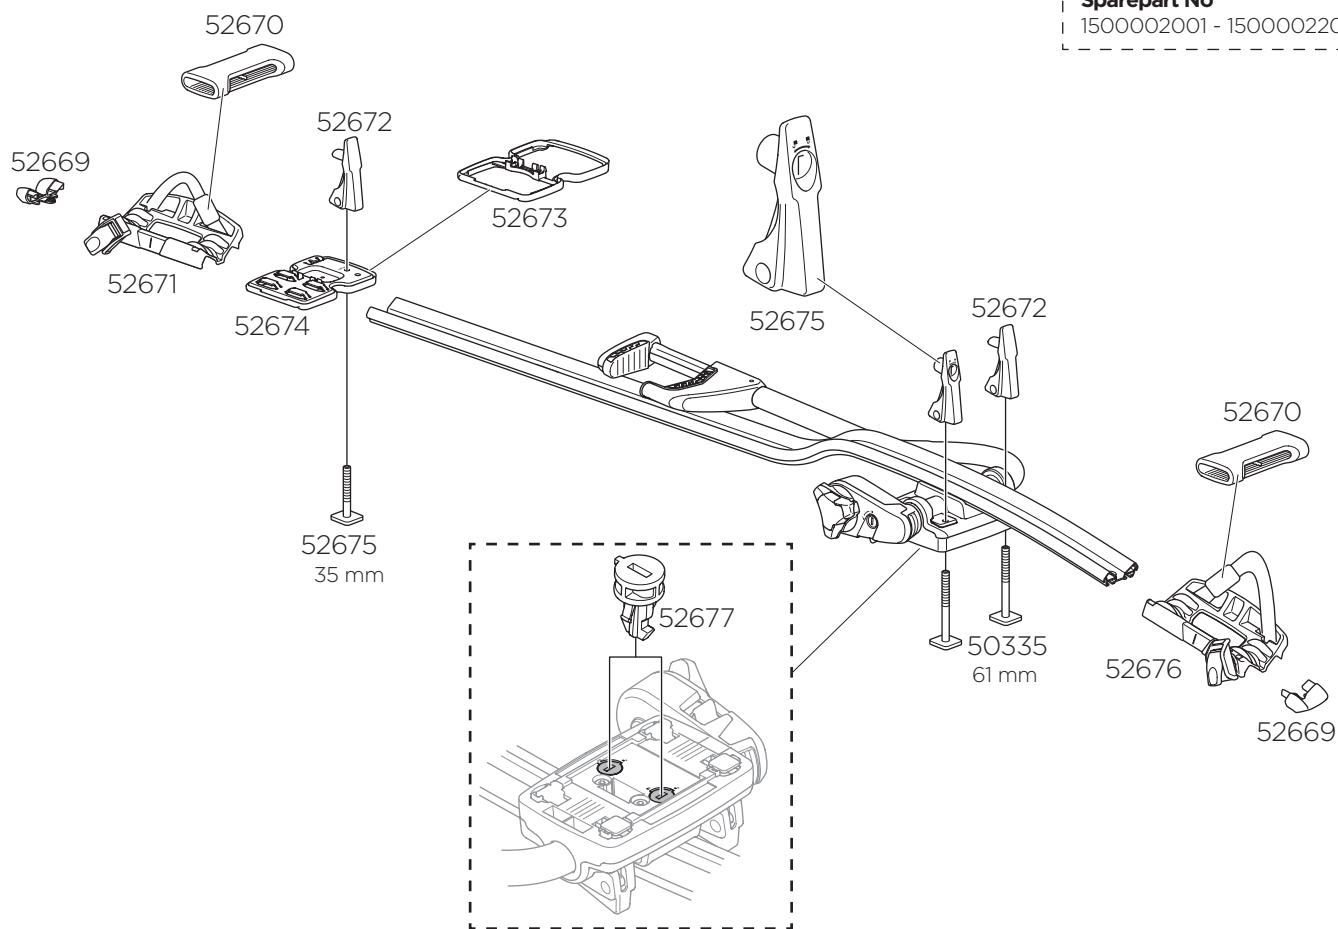

Key+Lock
= N....

No
N001-N200
Sparepart No
1500001001 - 1500001200

+

Key

No
N001-N200
Sparepart No
1500002001 - 1500002200

8895 Adapter Kit

52678