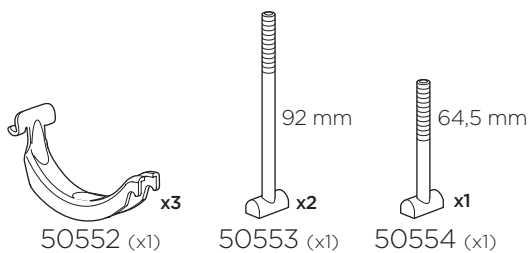

Key+Lock
= N....

No
N001-N200
Sparepart No
1500001001 - 1500001200

+

Key

No
N001-N200
Sparepart No
1500002001 - 1500002200

8895 Adapter Kit

52678